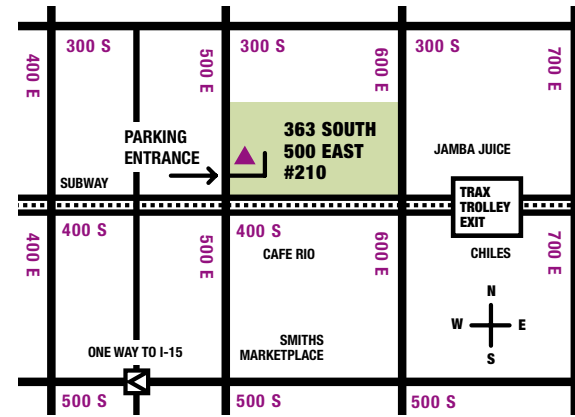

Park and enter on the east side of building.

SALT LAKE Clinic Hours

Monday - Friday 9:00 am - 9:00 pm
Saturday & Sunday 9:00 am - 8:00 pm
For Appts. Call 801-355-6300 ext 1

CEDAR CITY Clinic Hours

Monday - Thursday 9:00 am - 5:00 pm
Friday - Saturday 10:00 am - 6:00 pm
Sunday 12:00 pm - 8:00 pm
For Appts. Call 435-586-8222