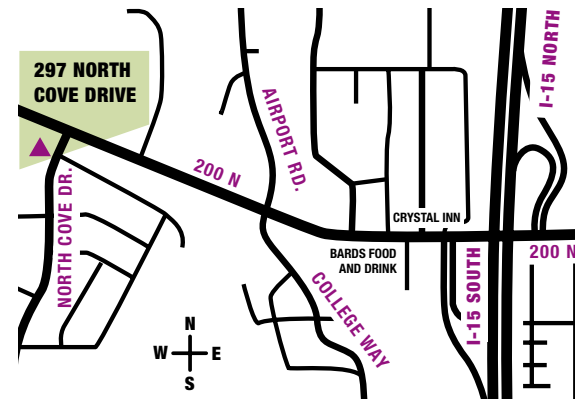

### CEDAR CITY Clinic Hours

Monday - Thursday 9:00 am - 5:00 pm  
Friday - Saturday 10:00 am - 6:00 pm  
Sunday 12:00 pm - 8:00 pm  
For Appts. Call 435-586-8222

Our campus is located in a beautiful two-story log building on the corner of Cove Drive & Highway 56, which is 1/2 mile west of Interstate 15 and 1/4 mile past Airport Rd (College Way) in Cedar City.