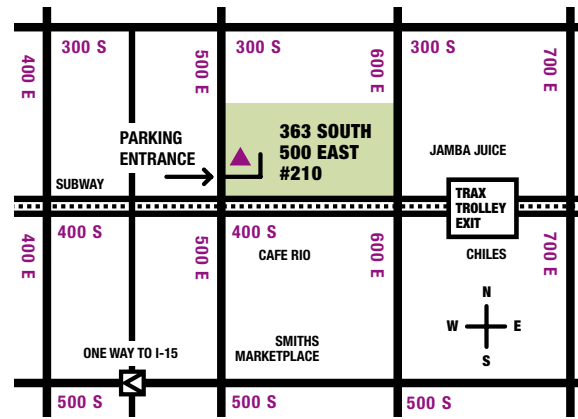

massage add-on treatments

AROMATHERAPY—

Choose from three therapeutic grade essential oils that will add restorative effects to your body and mind.

- $5 After the treatment the vial is yours to keep.

BODY BUTTER—

Upgrade your session with a rich, skin hydrating body butter for that extra smooth satin feel.

- $5

CRYSTAL CHAKRA BALANCING—

Utilizing the natural power of crystals through color in a specific geometric layout, aligned on the body's chakra centers to balance energy of body, mind & spirit.

- $10

DRY BRUSH—

This gentle exfoliation treatment uses natural bristle brushes to renew, revitalize & nourish your skin for a healthier look.

- $10

HOT TOWELS—

Enhance your massage with the sensation of hot towels on you feet, face and back. Warming, relaxing and calming to your body & mind.

- $5

ONLINE APPOINTMENT BOOKING & GIFT CERTIFICATES

1) Visit www.healingmountain.edu.
2) Click the "Book Online" button located on the right hand side of the home page.
3) Click on the Campus you're interested in.
4) There are tabs towards the top for booking online or purchasing gift certificates.