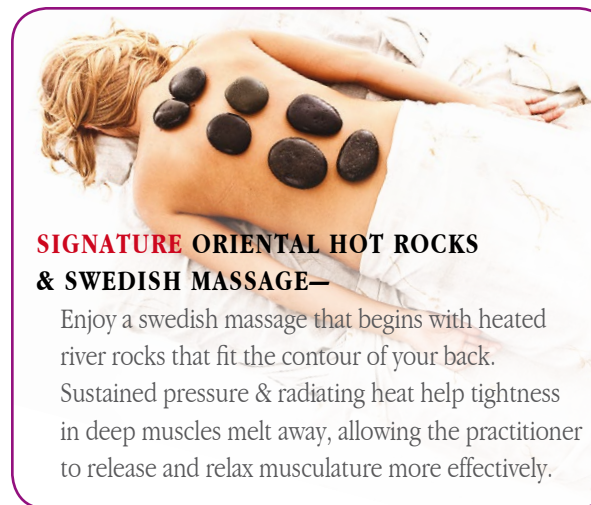

Available with Advanced Students & LMT's only.

SIGNATURE ORIENTAL HOT ROCKS & SWEDISH MASSAGE—

Enjoy a swedish massage that begins with heated river rocks that fit the contour of your back. Sustained pressure & radiating heat help tightness in deep muscles melt away, allowing the practitioner to release and relax musculature more effectively.