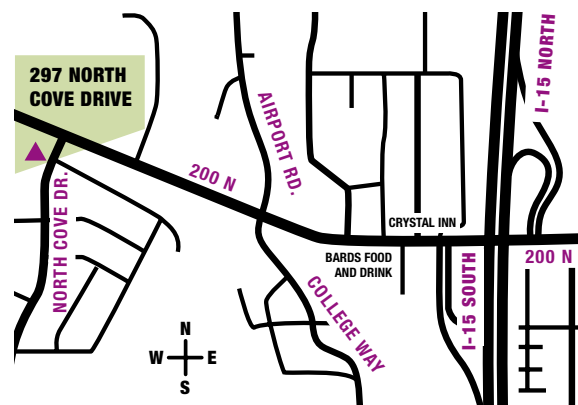

Our campus is located in a beautiful two-story log building on the corner of Cove Drive & Highway 56, which is 1/2 mile west of Interstate 15 and 1/4 mile past Airport Rd (College Way) in Cedar City.

GET \$300 in FREE Massages & Spa Services!